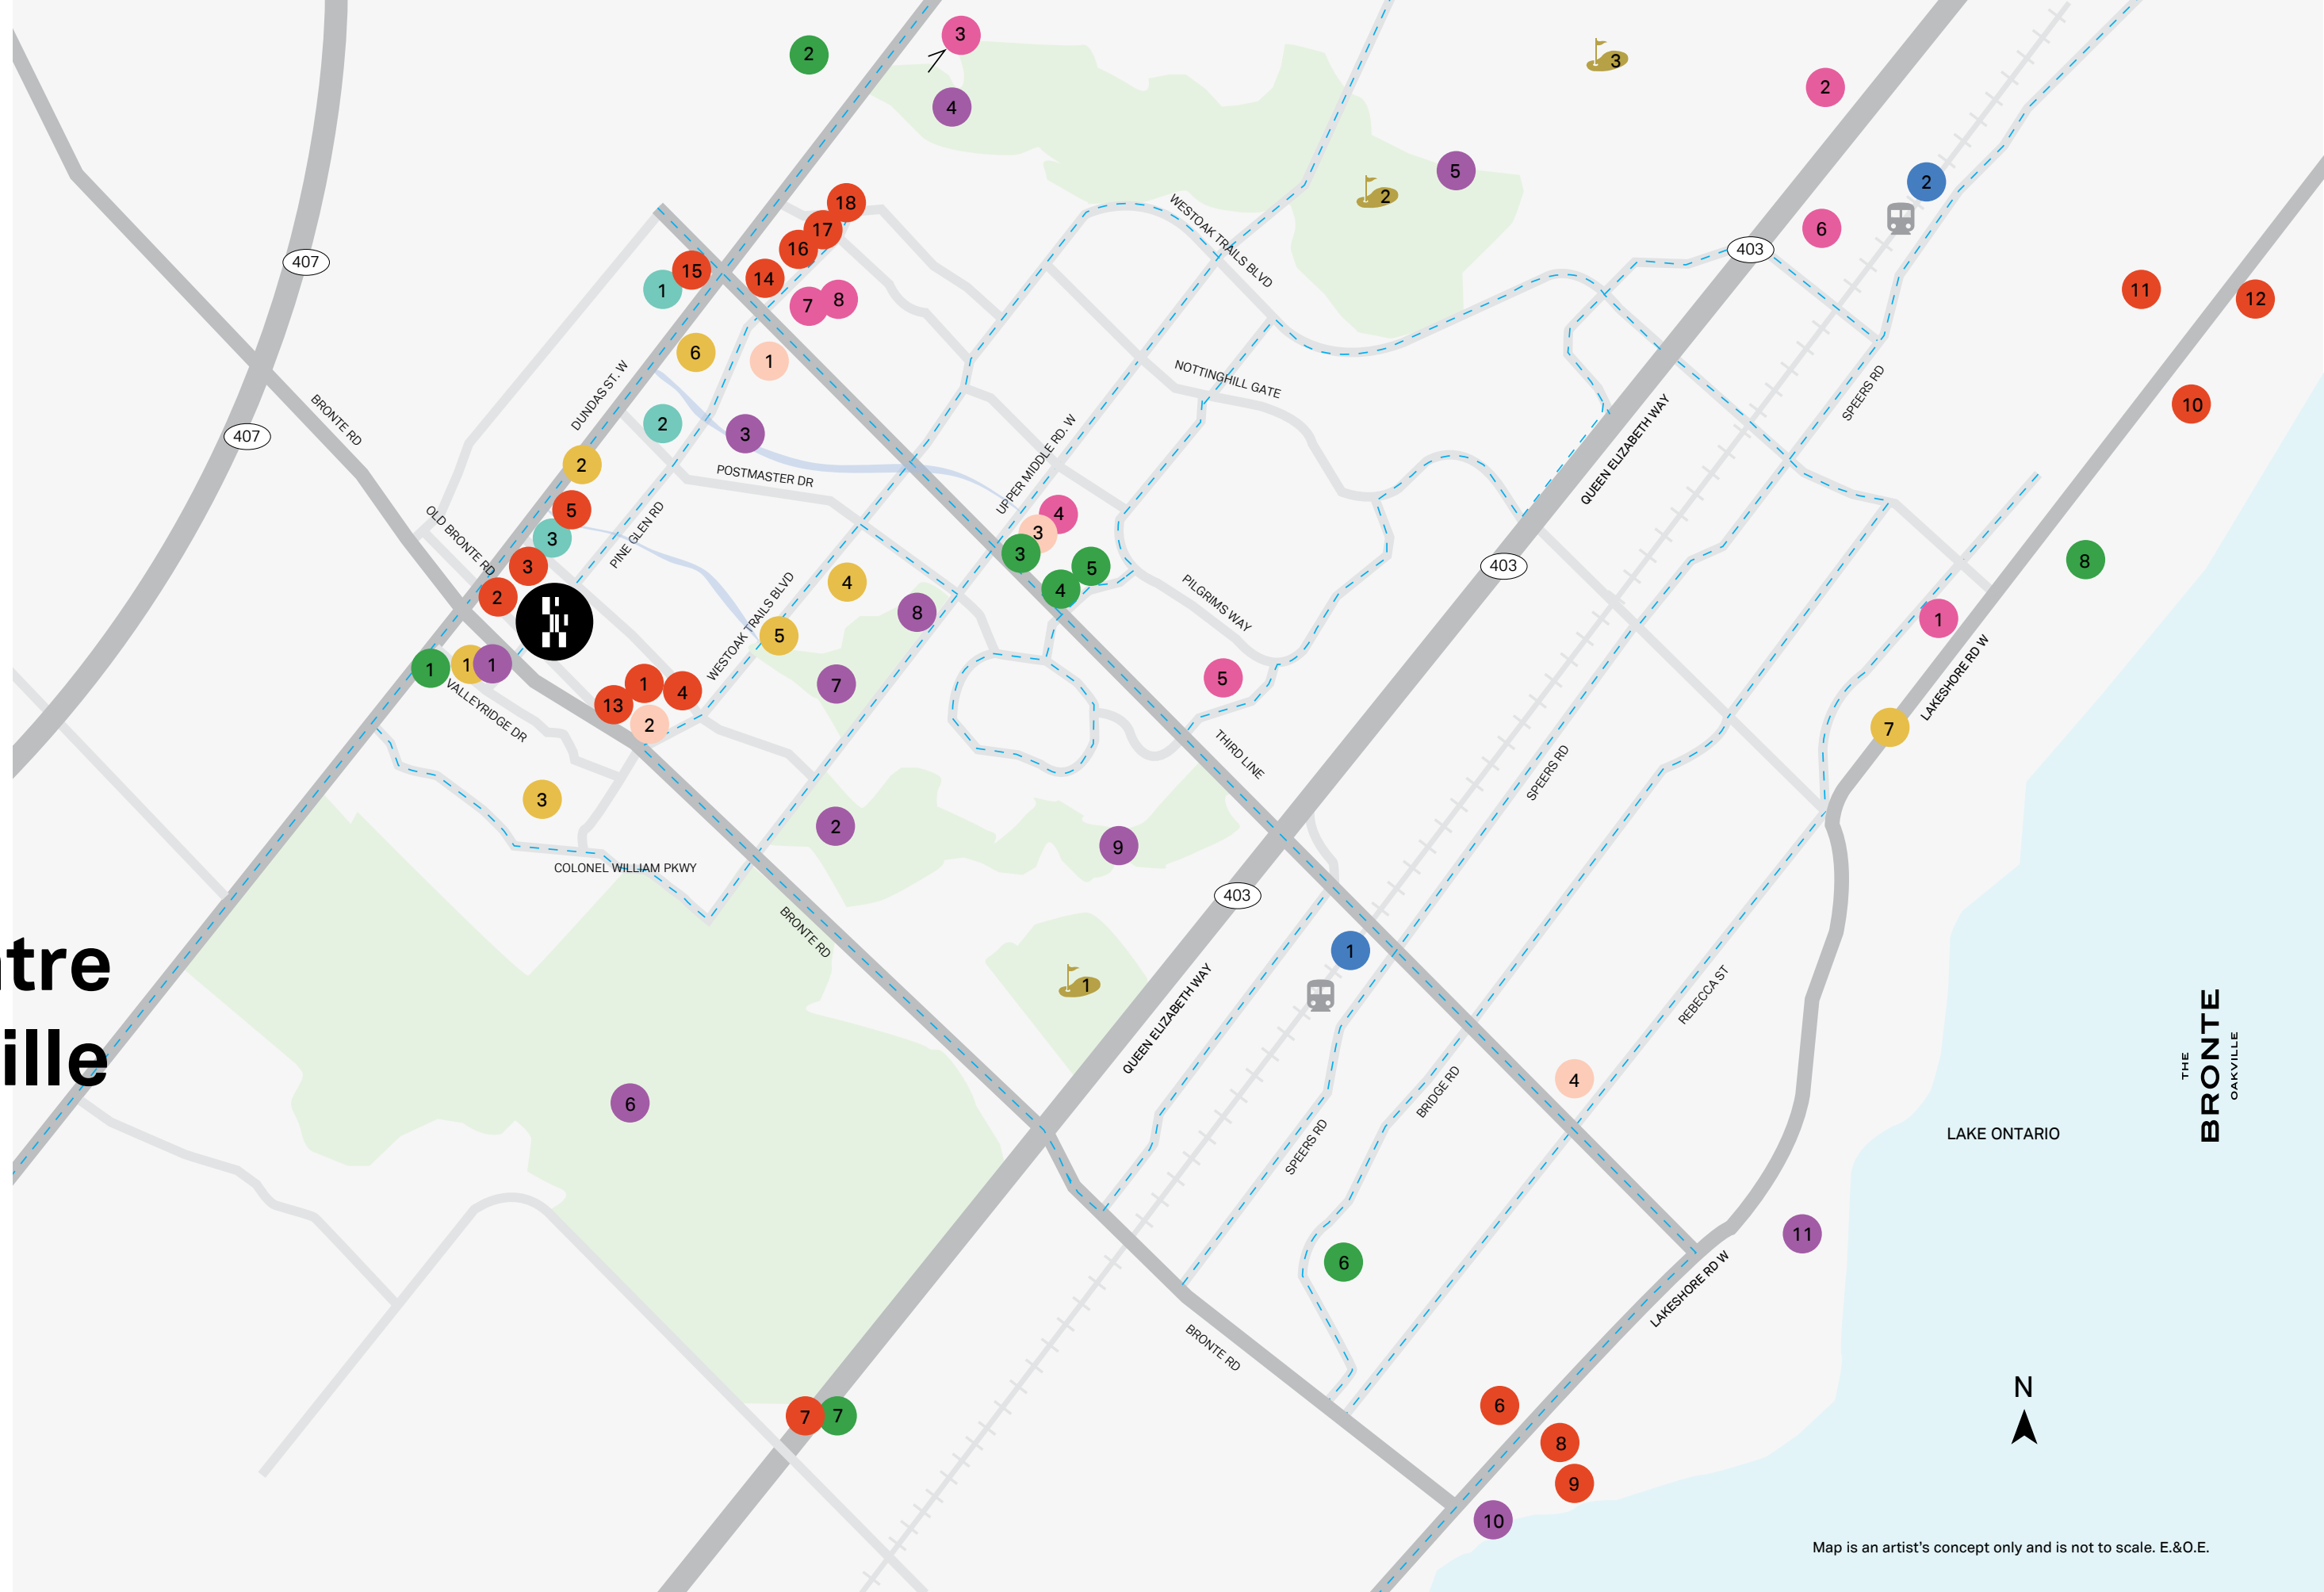

The Centre Of Oakville

MALLS AND SHOPPING

1. Fortino's
2. Oakville Place
3. Walmart SuperCentre
4. Sobey's Glen Abbey
5. Oleg's No Frills
6. The Home Depot
7. Shoppers Drug Mart
8. FreshCo

TRANSIT

1. Bronte GO Station
2. Oakville GO Station

--- Bus Routes

GOLF COURSES

1. Deerfield Golf Course
2. Glen Abbey Golf Club
3. Oakville Golf Club

RECREATION

1. St. Luke's Community Centre
2. Sixteen Mile Sports Complex
3. Glen Abbey Community Centre
4. Oakville Public Library-Glen Abbey Depot
5. Glen Abbey Rec Centre Playground

RESTAURANTS AND CAFES

1. Chicken Squared
2. Palermo Pub
3. Tria Café & Bakery
4. Pizza Depot
5. The Olive Press
6. Cucci
7. Chop Steakhouse & Bar Oakville

8. The Cove
9. Plank Restobar
10. The Crêpe Kitchen
11. Oliver's Steakhouse
12. Hexagon Restaurant
13. Starbucks
14. Starbucks
15. Tim Hortons
16. House of Wings
17. Bamboo Legend
18. Cobs Bread

PARKS

1. Valley Ridge Park
2. Fourteen Mile Creek Lands
3. McCraney Creek
4. Lions Valley Park
5. Sixteen Mile Creek Trail
6. Bronte Creek Provincial Park

LAKE ONTARIO

THE BRONTE OAKVILLE

Map is an artist's concept only and is not to scale. E.&O.E.