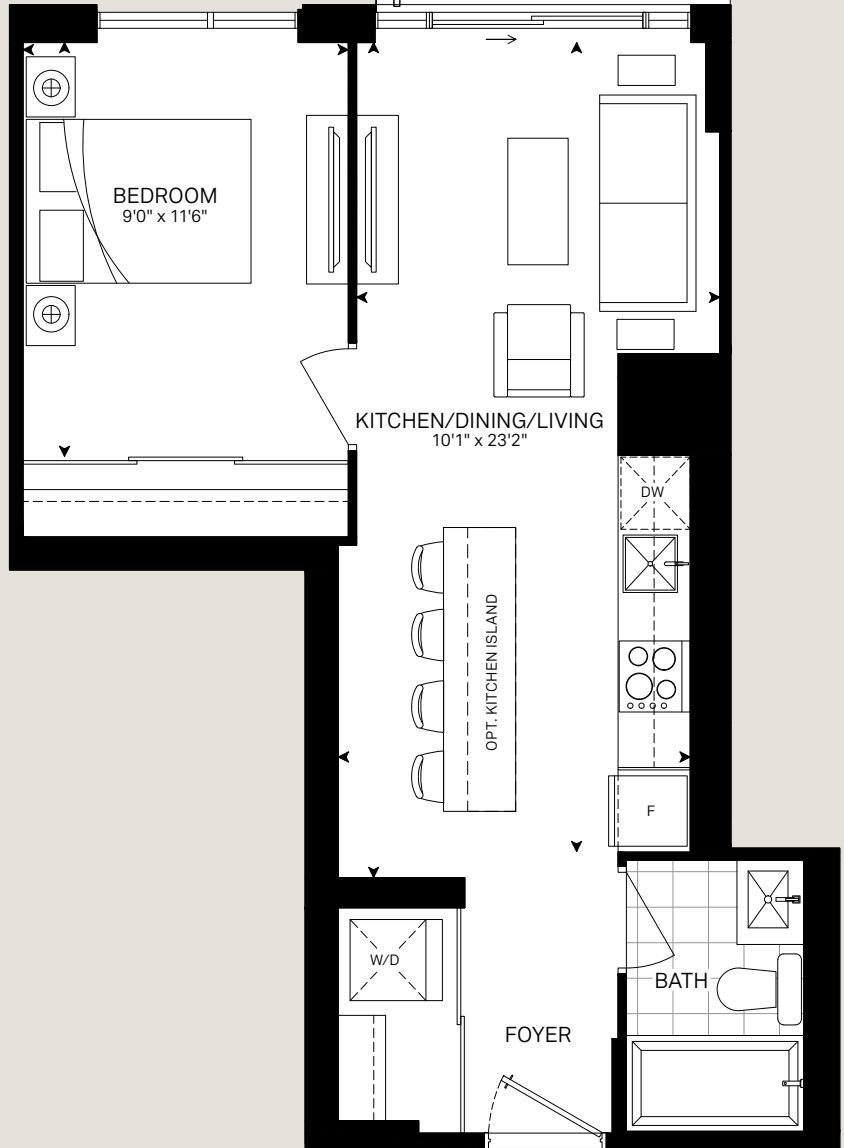

Unit 1B

Interior 530 Sq. Ft.
 Exterior 48 Sq. Ft.
 Total 578 Sq. Ft.
 1 Bed + 1 Bath

526

5th Floor

6th Floor

7th Floor

8th Floor

9th Floor