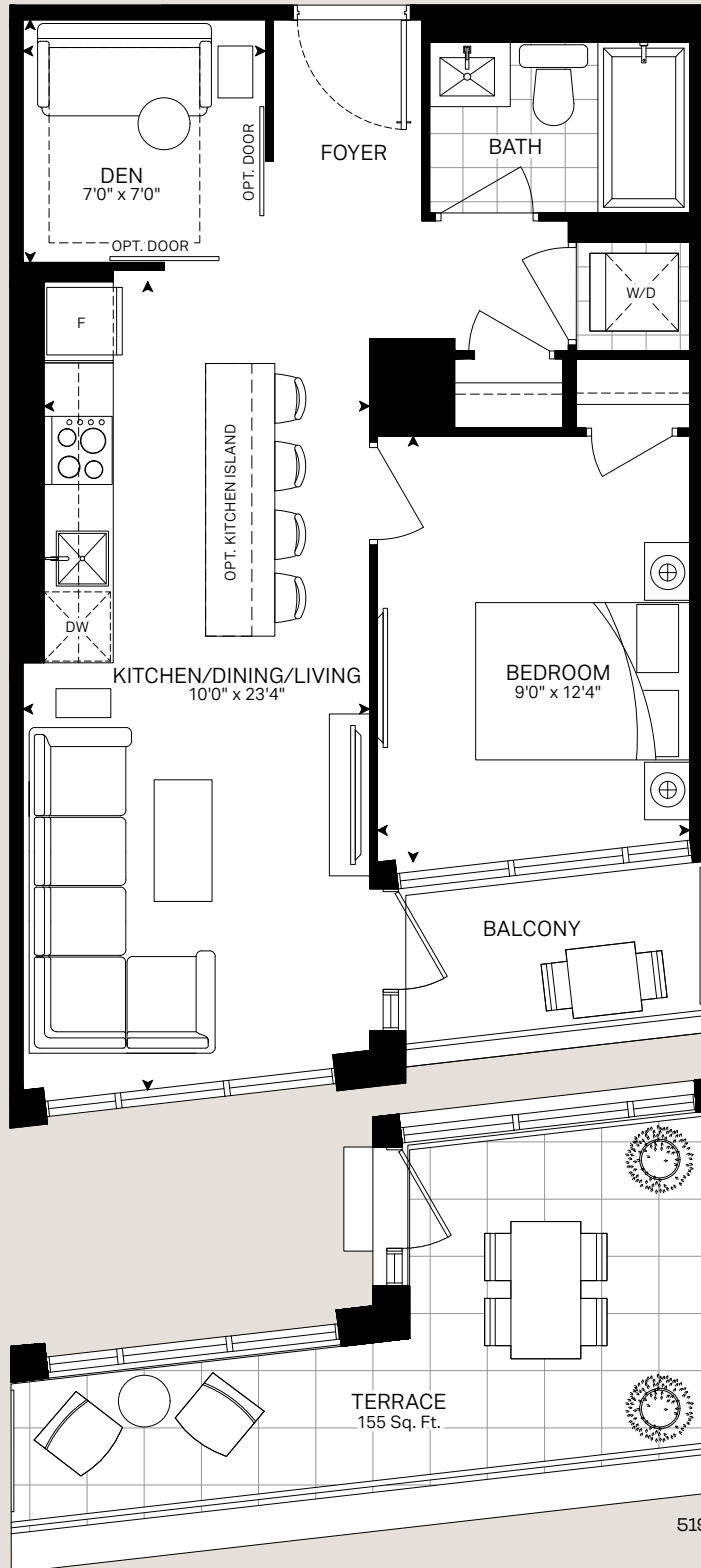

# Unit 1D+D

Interior 580 Sq. Ft.  
 Exterior 42 Sq. Ft.  
 Total 622 Sq. Ft.  
 1 Bed + 1 Bath + 1 Den

519