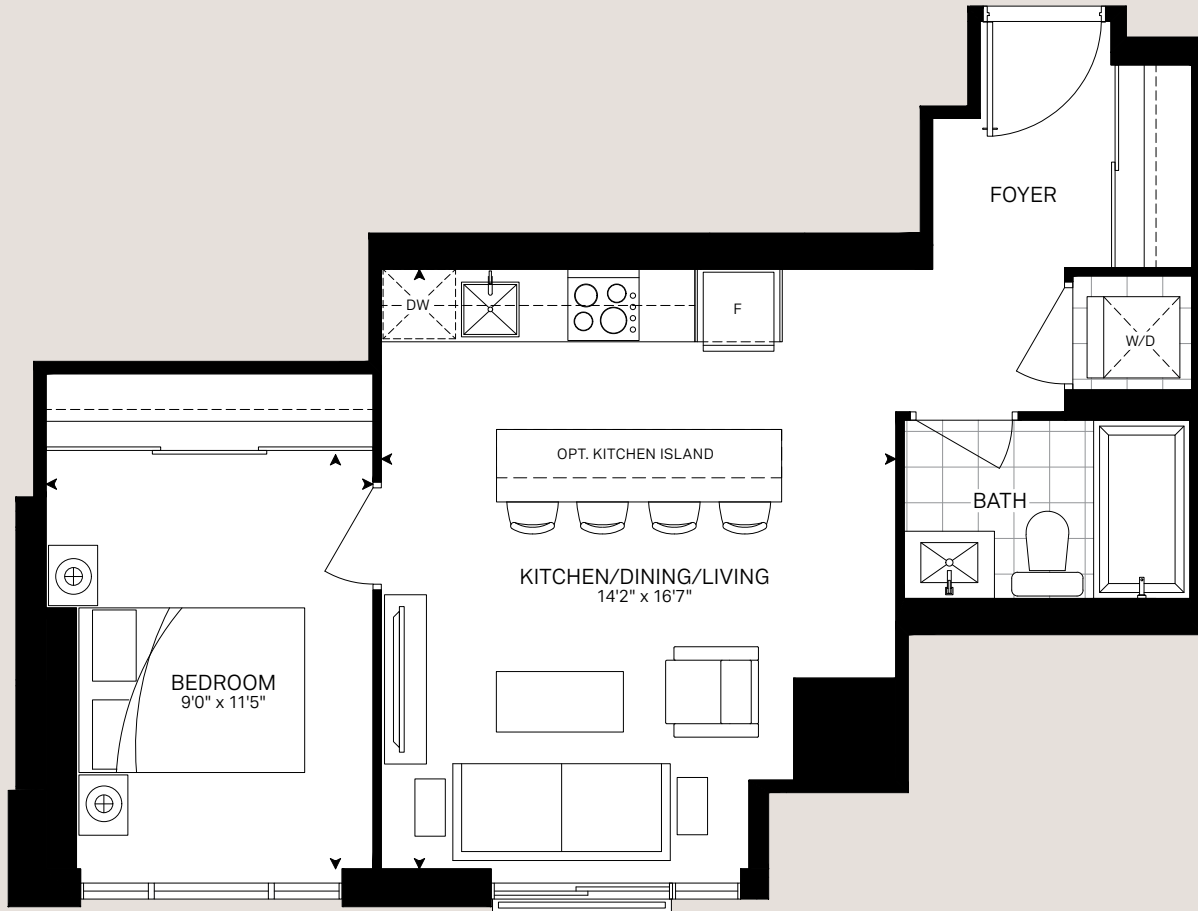

# Unit 1F

Interior **545 Sq. Ft.**  
1 Bed + 1 Bath

2nd Floor

3rd + 4th Floor