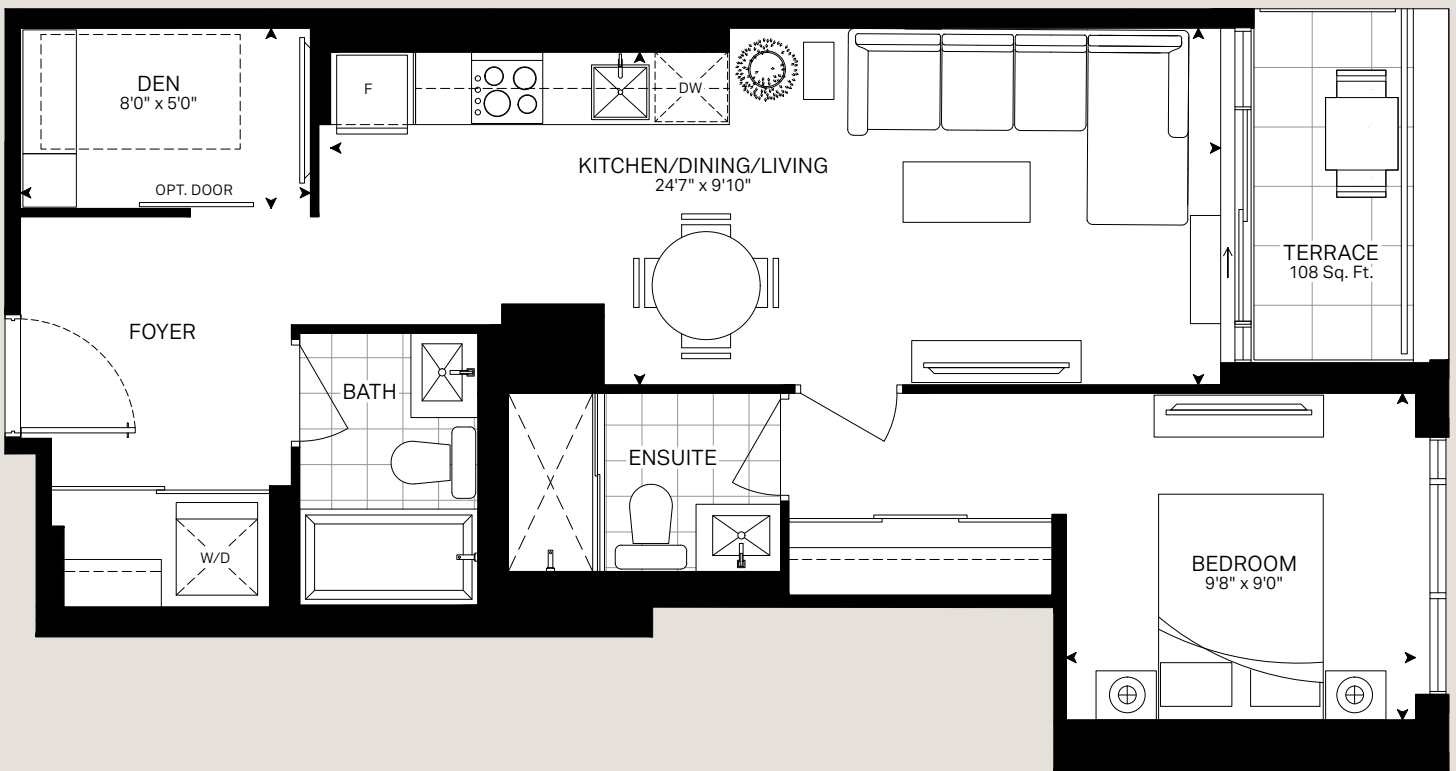

Unit 1P+D

Interior 670 Sq. Ft.
 Exterior 50 Sq. Ft.
 Total 720 Sq. Ft.
 1 Bed + 2 Bath + 1 Den

2nd Floor