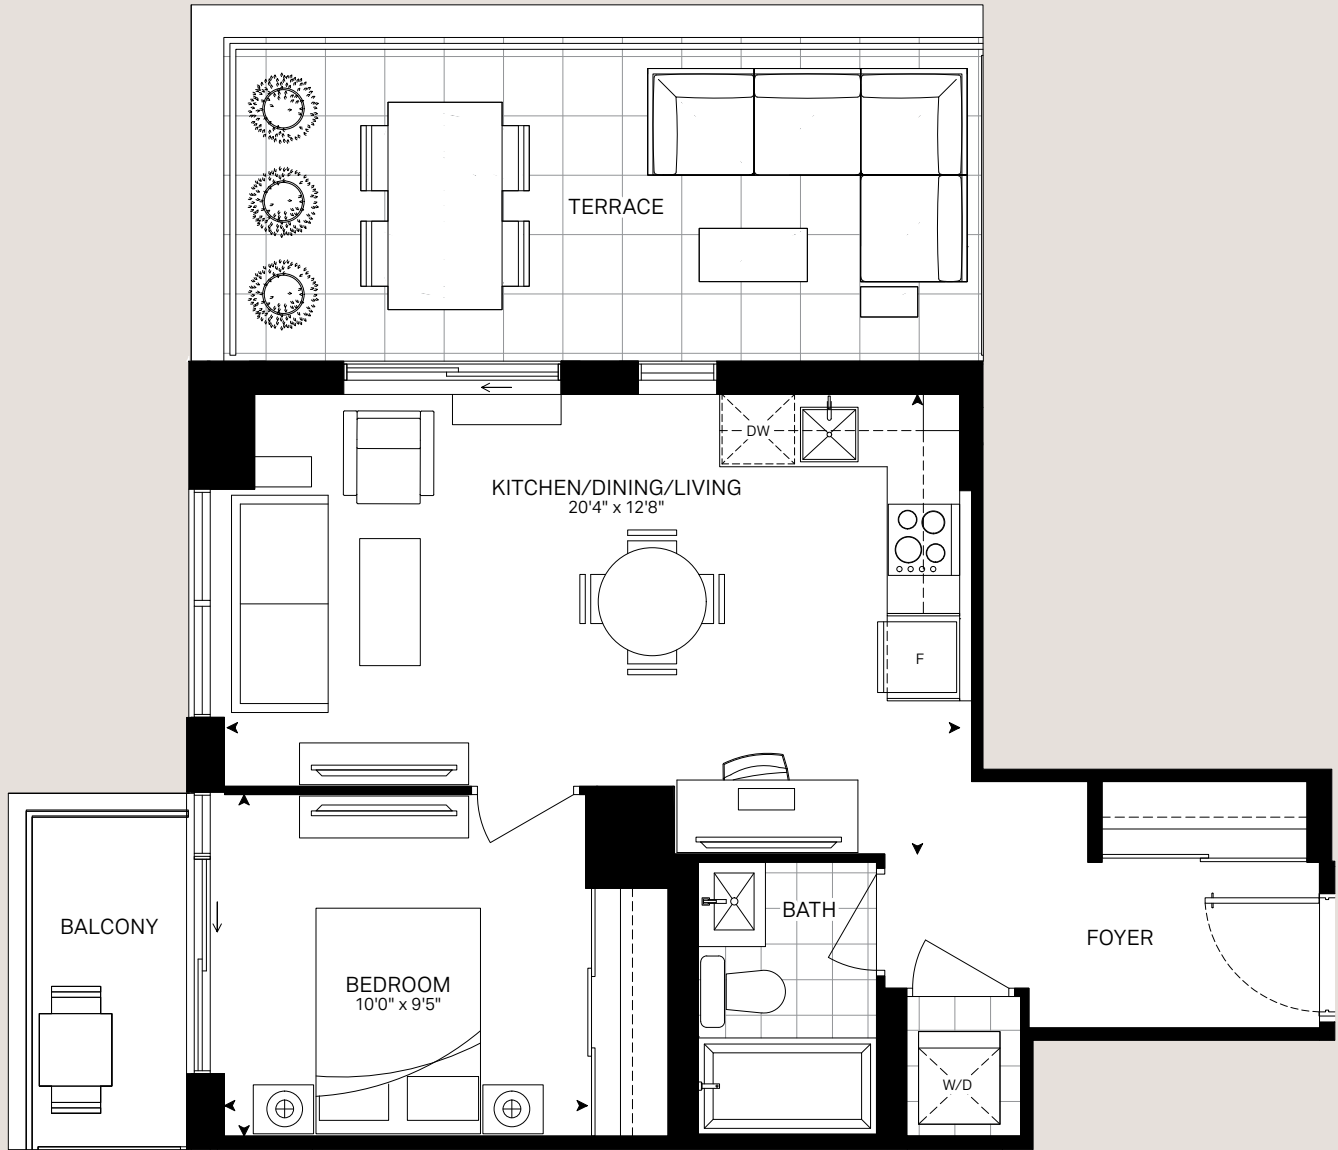

# Unit 1S

Terrace Collection

Interior 560 Sq. Ft.  
Exterior 260 Sq. Ft.  
Total 820 Sq. Ft.  
1 Bed + 1 Bath

9th Floor