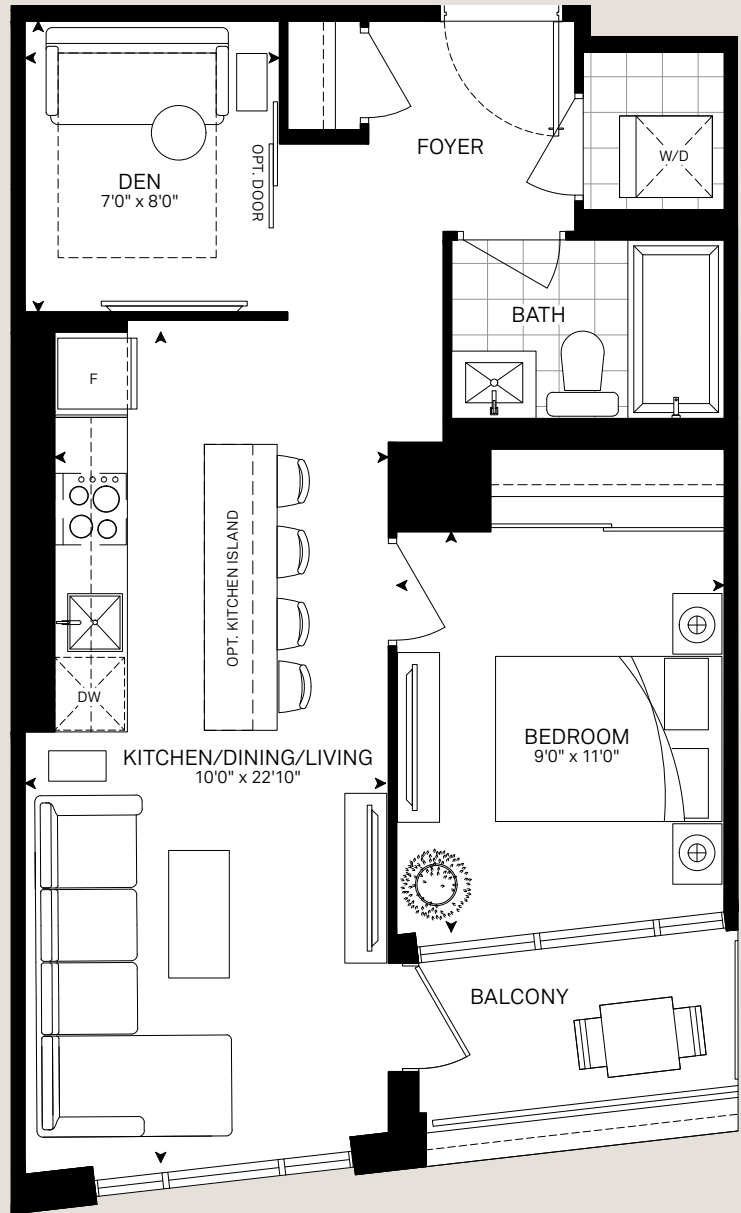

# Unit 1S+D

Interior 595 Sq. Ft.  
 Exterior 46 Sq. Ft.  
 Total 641 Sq. Ft.  
 1 Bed + 1 Bath + 1 Den

217

2nd Floor

3rd + 4th Floor