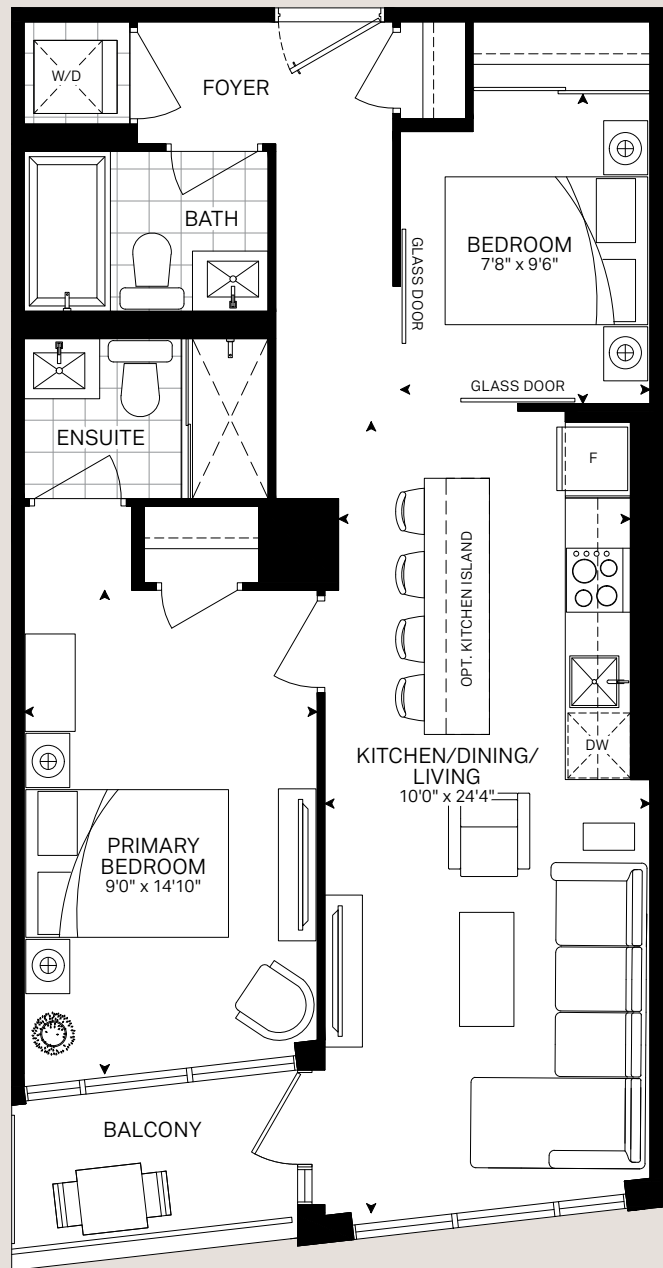

Unit 2D

Interior 715 Sq. Ft.
 Exterior 42 Sq. Ft.
 Total 757 Sq. Ft.
 2 Bed + 2 Bath

522

5th Floor

6th Floor

7th Floor

8th Floor

9th Floor

10th Floor