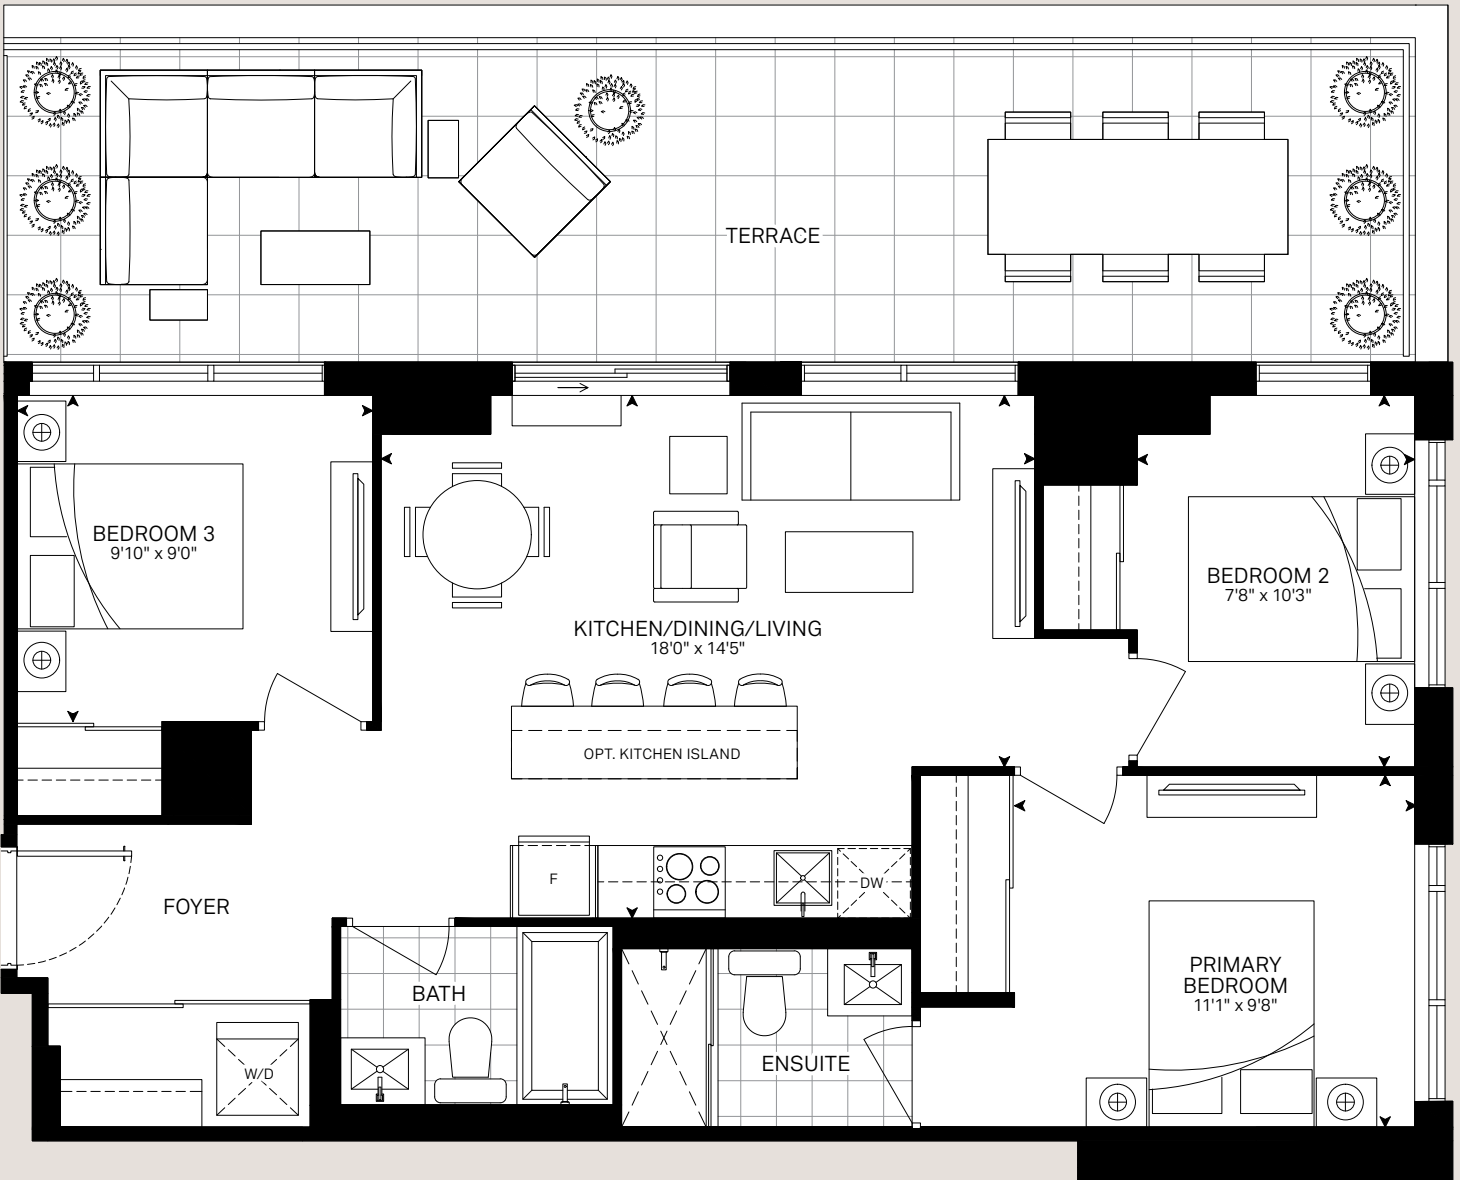

# Unit 3B

Terrace Collection

Interior 870 Sq. Ft.  
Exterior 392 Sq. Ft.  
Total 1262 Sq. Ft.  
3 Bed + 2 Bath

7th Floor