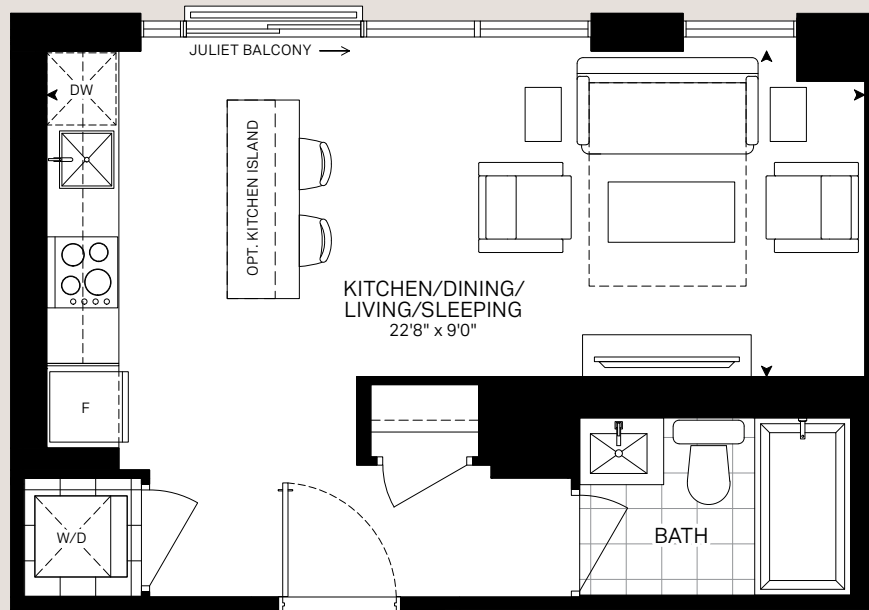

# Unit Ba2

Interior 395 Sq. Ft.  
1 Bath

2nd Floor

3rd + 4th Floor

5th Floor