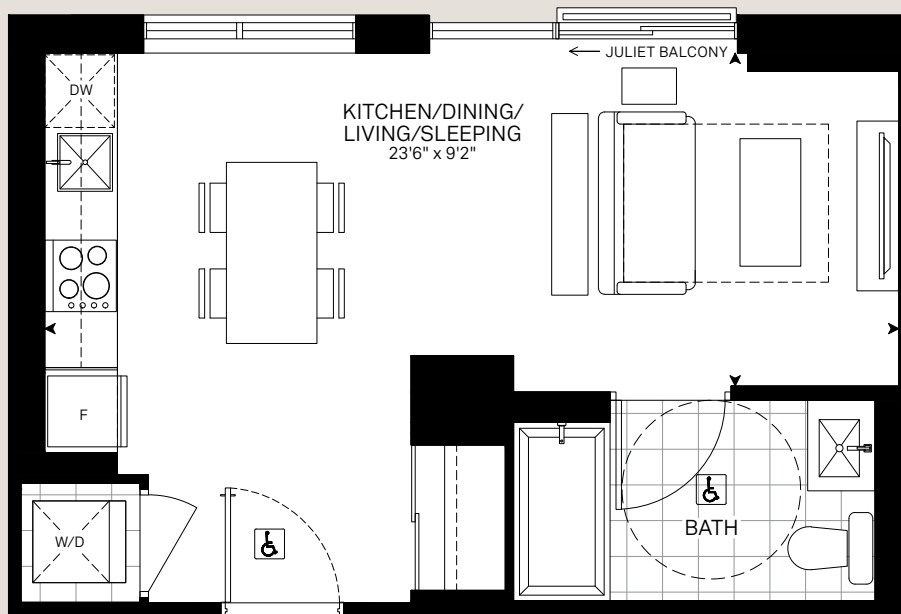

# Unit Ba3

Interior 410 Sq. Ft.  
1 Bath

2nd Floor

3rd + 4th Floor

5th Floor